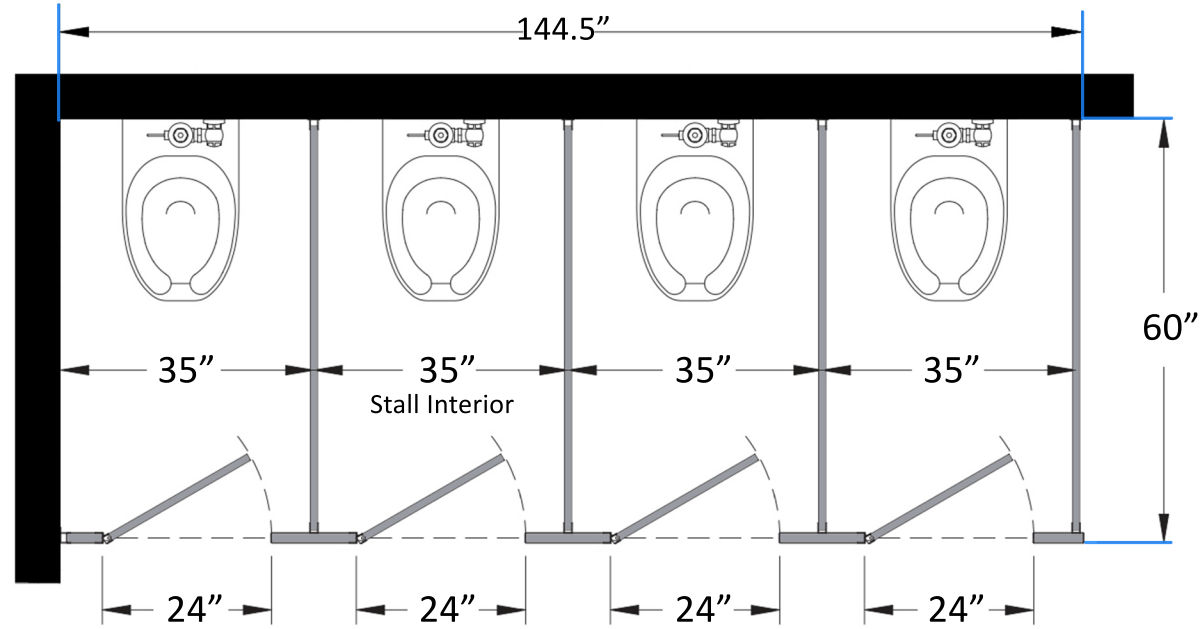

Style:  
 Overhead Braced  
 Floor Mount  
 Ceiling Mount  
 Floor/Ceiling Mount

Material:  
 Baked Enamel  
 Plastic Laminate  
 Solid Phenolic  
 Solid Plastic  
 Stainless Steel

Color:  
\_\_\_\_\_

Ship To: \_\_\_\_\_

City: \_\_\_\_\_

State: \_\_\_\_\_ Zip: \_\_\_\_\_

Bathroom Partitions - 4 Stall In Corner Left Hand  
SKU: IC4L  
Standard Dimensions

**Harbor City Supply**

Phone 443-279-0632 or 1-800-260-0907

1966 Greenspring Drive Suite 506, Timonium, Md. 21093